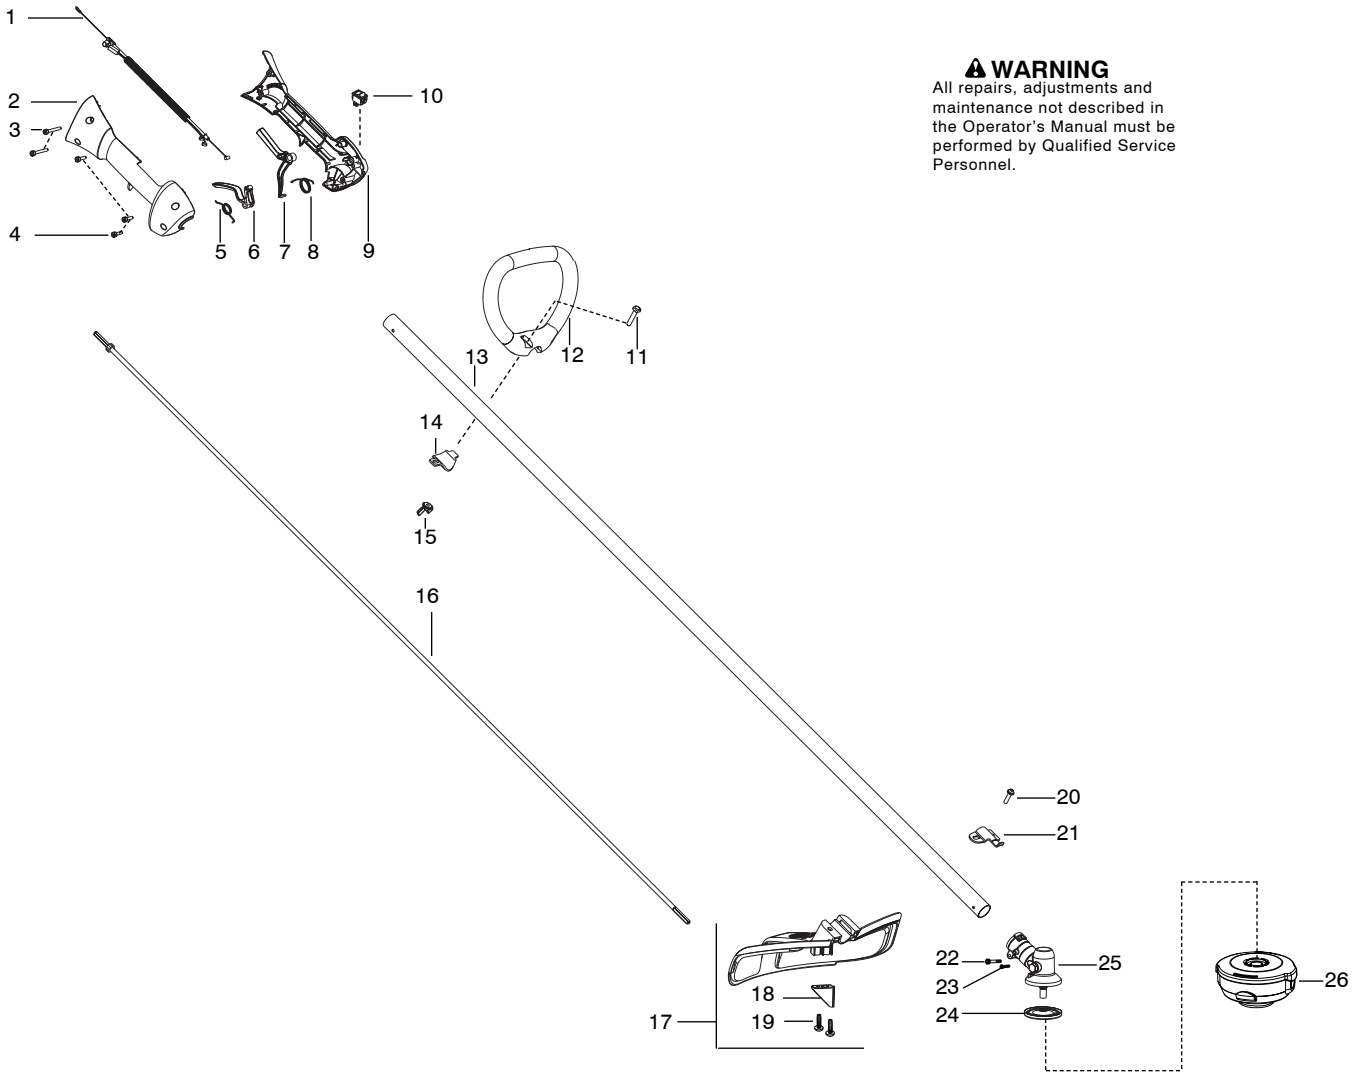

Parts List No. 545014315		Husqvarna ® PARTS LIST	MODEL 125L (US)
Date 2/01/08	Replaces 545014315 - 9/28/07		NOTE : Illustration may differ from actual model due to design changes.

WARNING
All repairs, adjustments and maintenance not described in the Operator's Manual must be performed by Qualified Service Personnel.

Ref.	Part No.	Description	Ref.	Part No.	Description
1.	★★★★★	Assy-Cable/Wire Harness	19.	530015814	Screw
2.	545062001	Housing-Throttle (RH)	20.	530015771	Screw
3.	530016448	Screw	21.	530057554	Bracket-Shield
4.	530016449	Screw	22.	530016014	Screw
5.	530016454	Spring-Trigger	23.	545003902	Screw
6.	545066001	Trigger	24.	537234901	Driver Disc
7.	530059804	Lockout-Throttle	25.	530096295	Assy-Gearbox
8.	545045601	Spring-Lockout	26.	5373383-02	Assy-T25 Cutting Head
9.	545067001	Housing-Throttle (LH)			
10.	545030601	Kit-Switch			
11.	530015820	Bolt			
12.	545042201	Handle-Assist			
13.✓	545180807	Kit-Driveshaft SST (Incl. decal, 21,22,23,25)			
14.	530059185	Clamp-Handle			
15.	530016152	Wingnut			
16.✓	★★★★★	Flex shaft			
17.	545030901	Kit-Shield (Incl. 18,19,20)			
18.	530052286	Limiter-Line			
				Not Shown	
			✓	545146947	Manual (USA)
				545059001	Decal-Warning

✓ = New Part Number For This IPL

★ = Refer to the Service Reference Indicated for more information.(Located at the END of the IPL)

Parts List No. 545014315		Husqvarna ® PARTS LIST	MODEL 125L (US)
Date 2/01/08	Replaces 545014315 - 9/28/07		Page: 2

Not Shown

530058709 Bulb-Purge

✓ = New Part Number For This IPL

★ = Refer to the Service Reference Indicated for more information.(Located at the END of the IPL)

Parts List No. 545014315		 Husqvarna ® PARTS LIST	MODEL 125L (US)
Date 2/01/08	Replaces 545014315 - 9/28/07		NOTE : Illustration may differ from actual model due to design changes.