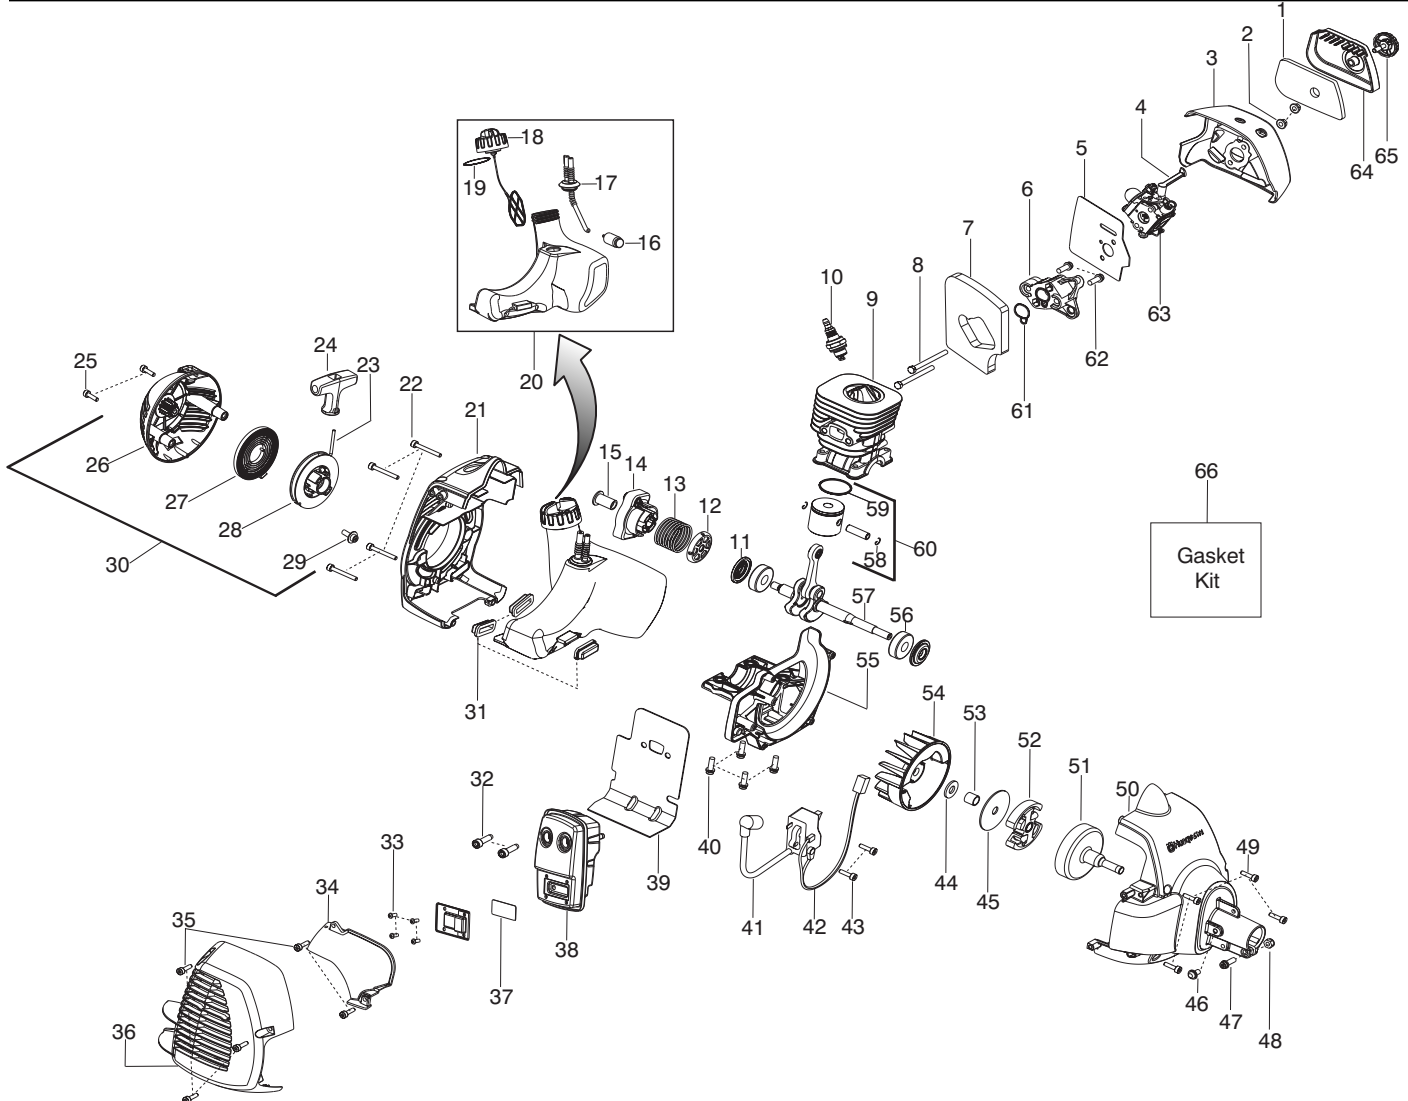

Parts List No. 545014315		Husqvarna® PARTS LIST	MODEL 125L (US)
Date 2/01/08	Replaces 545014315 - 9/28/07		Page: 2

NOTE : Illustration may differ from actual model due to design changes.

Ref.	Part No.	Description	Ref.	Part No.	Description	Ref.	Part No.	Description
1.	530150253	Filter	25.	530016426	Screw	48.	530015768	Locknut
2.	530016101	Nut-Carb. Screw	26.	545029603	Starter Hsg. w/eyelet	49.	530016456	Screw
3.	★★★★★	Air Box	27.	545029801	Kit-Starter Spring	50.	545017501	Assy-Fan Housing
4.	530057844	Lever - Choke	28.	545029701	Kit-Starter Pulley	51.	★★★★★	Assy-Clutch Drum
5.	545050402	Kit-Carb. Gasket (Incl 7,61)	29.	530016468	Washer-Starter	52.	545050405	Kit-Clutch Assy.
6.	530035596	Adaptor-Carb.	30.	545106301	Assy-Starter Hsg.(Incl. 23,24,26,27,28,29)	53.	530057852	Spacer
7.	545030101	Kit-Gasket (foam)	31.	530059780	Isolator-Tank	54.	530039242	Flywheel
8.	530016400	Bolt	32.	530058982	Bolt-Muffler	55.	545054601	Crankcase
9.	545001001	Cylinder	33.	530015496	Screw	56.	545013401	Bearing
10.	952030201	Plug-Spark (RCJ-8Y)	34.	530150440	Shield-Heat	57.	545030001	Kit-Crankshaft
11.	545050403	Kit-Crankshaft seal	35.	530016449	Screw	58.	530015162	Retainer-Piston Pin
12.	530016475	Washer-Starter	36.	545104901	Guard-Muffler	59.	530019283	Ring-Piston
13.✓	545160301	Spring-Starter Cup	37.	545030501	Kit-Spark Arrestor (Incl. 33)	60.	545030301	Kit-Piston (Incl. 58,59)
14.	545102302	Assy-Starter Cup	38.	545057501	Assy-Muffler	61.	545030101	Kit-Gasket (adaptor seal)
15.	530059800	Coupling-Starter	39.	530057848	Gasket-Paper Metal	62.	530015897	Screw
16.	530095646	Assy-Fuel Filter	40.	530015897	Screw	63.✓	★★★★★	Kit-Carb. (Incl. 4,5)
17.✓	545081897	Kit-Fuel Line	41.	545046701	Module	64.	530057846	Cover-Air Box
18.	530150350	Assy-Cap w/ret.(Incl. 19)	42.	530039227	Assy-Leadwire	65.	530059796	Assy-Knob
19.	530019293	O-ring - Fuel Cap	43.	530016456	Screw	66.	545030101	Kit-Gasket (Incl. 5,7,11,19,39,61)
20.✓	545105105	Assy-Fuel Tank (Incl. 16,17,18,19)	44.✓	530016463	Washer			
21.	530057851	Shroud-Rear	45.	530094189	Washer-Clutch			
22.	530016448	Screw	46.	530016469	Screw			
23.	545029901	Kit-Rope	47.	530016470	Screw			
24.	530150318	Handle-Starter						

Not Shown

530058709 Bulb-Purge

✓ = New Part Number For This IPL

★ = Refer to the Service Reference Indicated for more information.(Located at the END of the IPL)